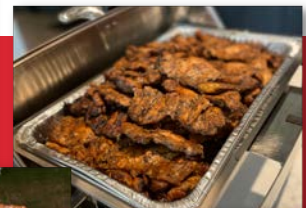

CATERING MENU

Miss
Essie's **BBQ**

BRINGING THE SOUTH TO YOUR MOUTH

WE PROVIDE AUTHENTIC SOUTHERN CUISINE EXPERIENCES FOR OUR CUSTOMERS.
'WE BRING THE SOUTH TO YOUR MOUTH'. LET MISS ESSIE'S SOUTHERN BBQ BE
YOUR CHOICE FOR YOUR NEXT AUTHENTIC SOUTHERN COOKED MEAL.

ENTREES CHOOSE 1-2

Seasoned + Cherry Wood Smoked, Country Style Boneless Ribs

Seasoned + Apple Wood Smoked, Boneless Chicken Thigh

Seasoned + Cherry Wood Smoked, Pulled Pork smothered in
Miss Essie's True Honey BBQ Sauce

**add rolls to make pulled pork sandwiches*

Cherry Wood Smoked Hot Sausage Links with Assorted Roasted
Bell Peppers

Seasoned + Apricot Wood Smoked Salmon, Brushed with Miss
Essie's Apple Cider Vinegar BBQ Sauce

HOT SIDES CHOOSE 2

Mac and Cheese

**made with 3 cheeses and all-cream topped
with seasoned bread crumbs*

Baked Beans with Diced
Jalapeno + Red Bell Pepper +
Onion + Bacon (optional)

Whole French Green Beans with
Onion and Bacon (optional)